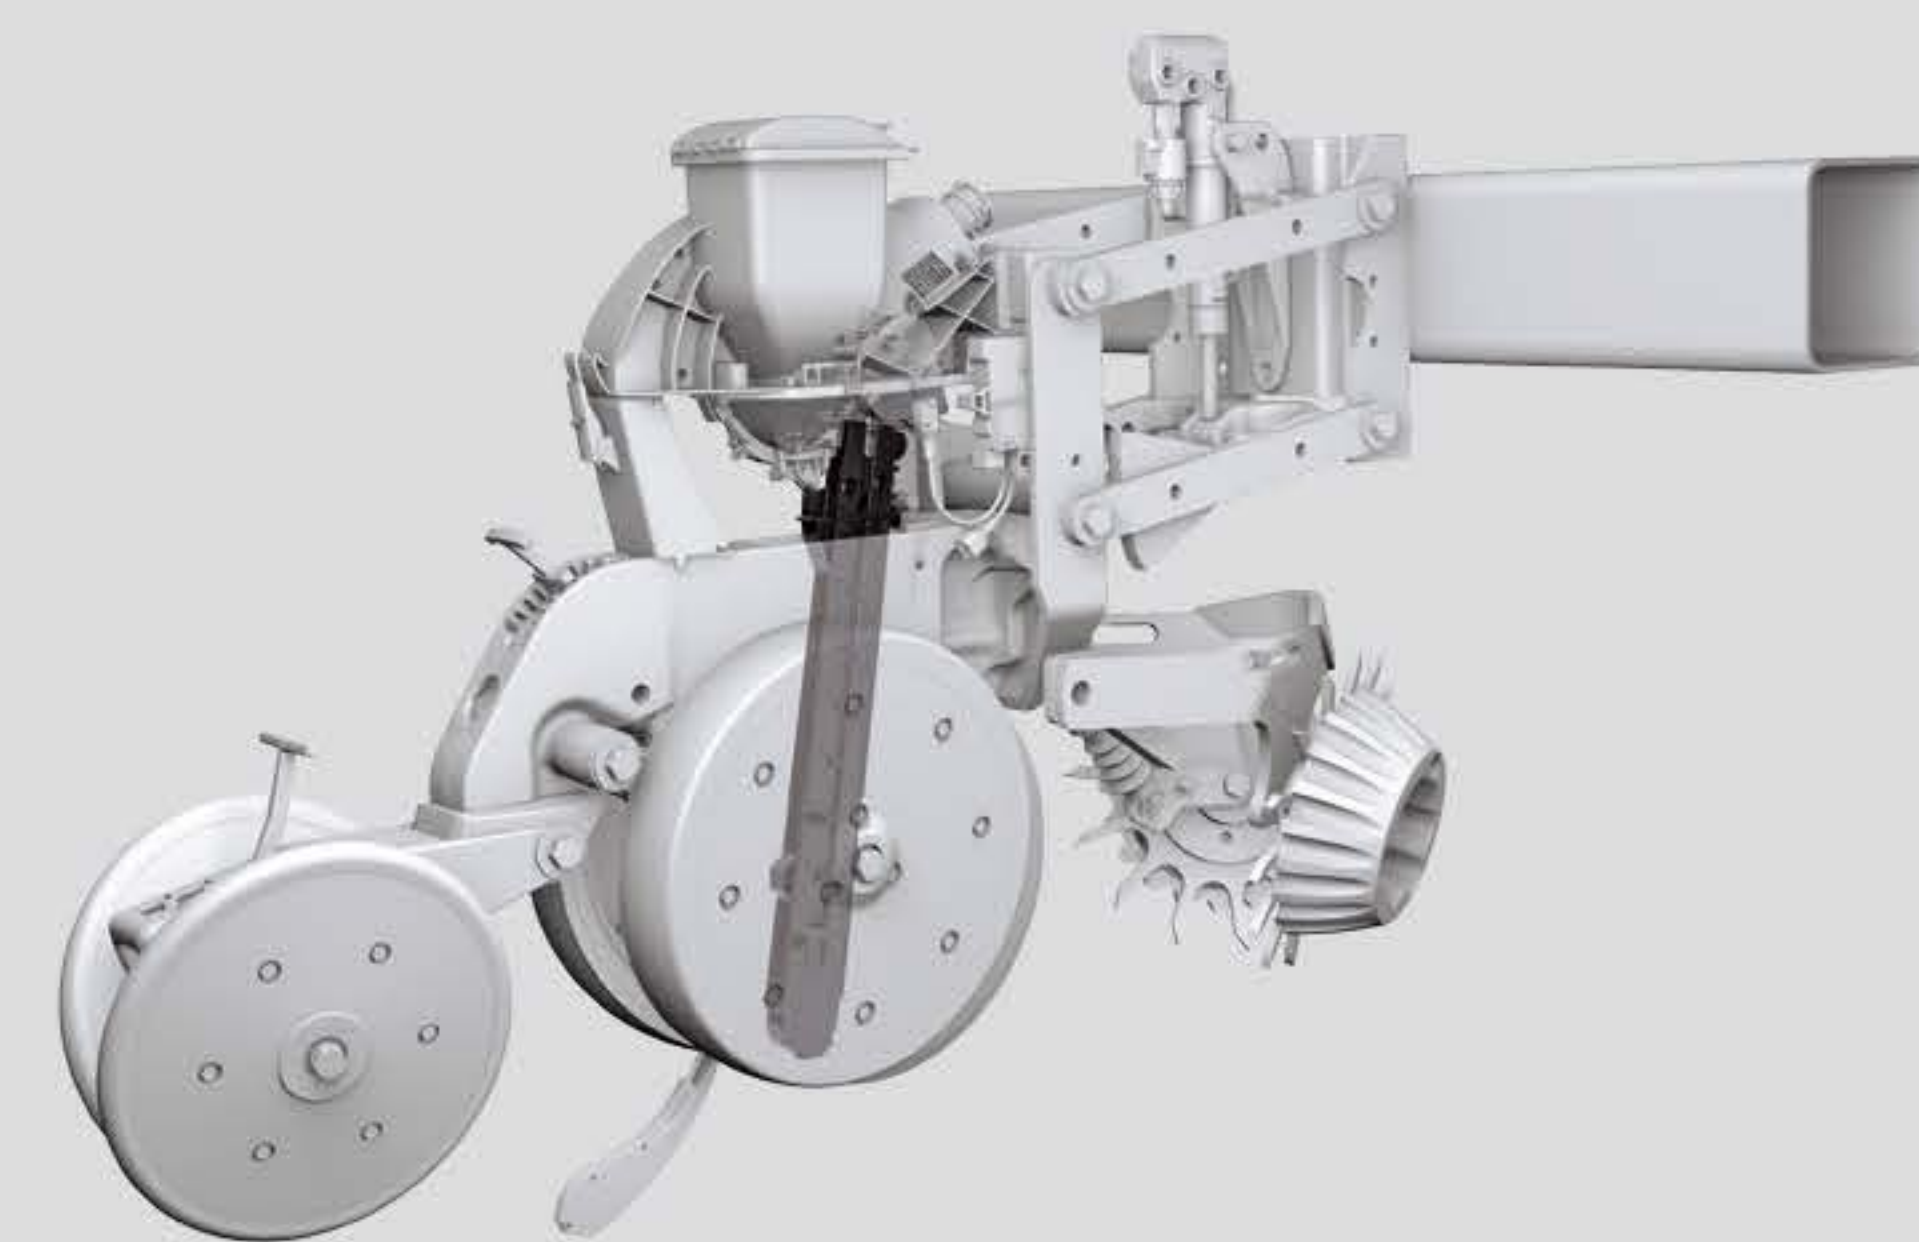

CASE IH
AGRICULTURE